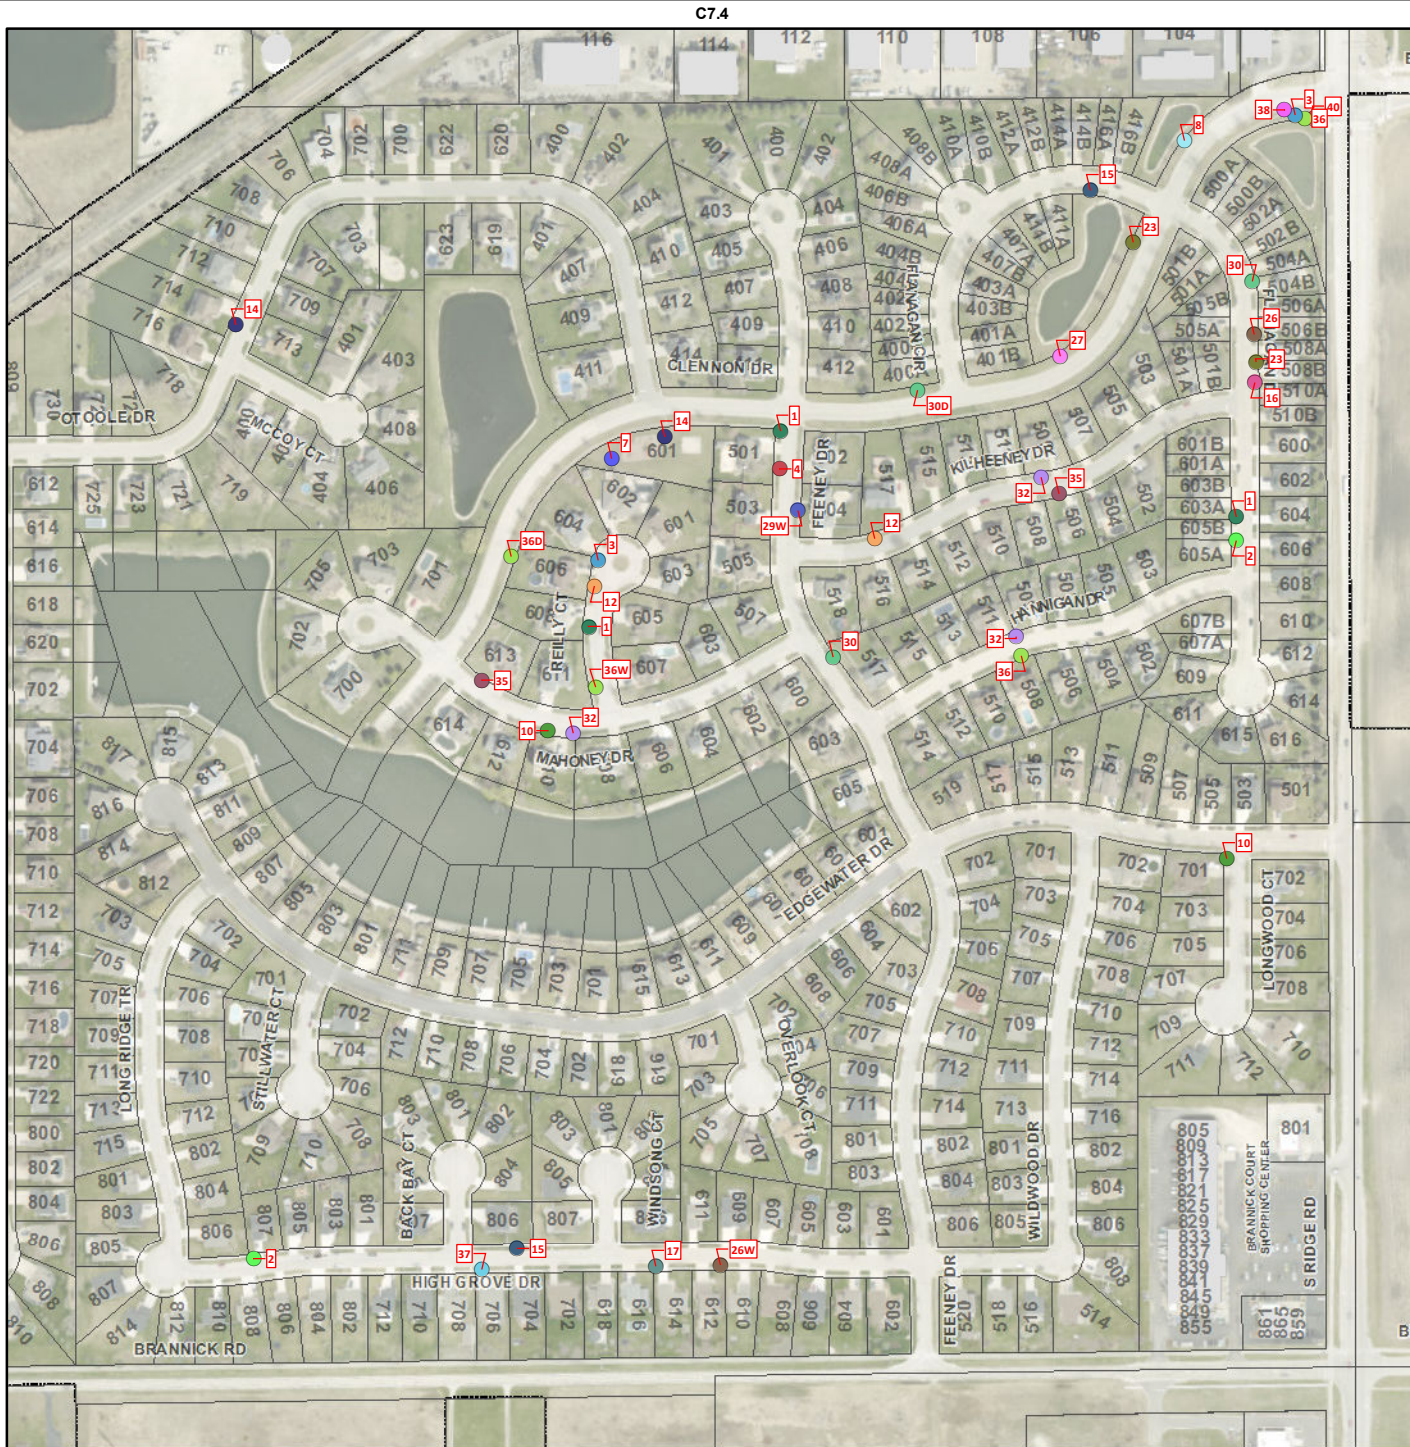

Village of Minooka Fall 2023 (incl. Warranties) Tree Planting

Legend

- 1 - Redpointe Maple (3)
- 2 - Green Mountain Sugar Maple (2)
- 3 - Hotwings Tatarian Maple (2)
- 4 - Crimson Sunset Maple (1)
- 5 - Matorado Maple (0)
- 6 - Firefall Maple (0)
- 7 - Marmo Maple (1)
- 8 - Autumn Brilliance Serviceberry (1)
- 9 - Pyramidal European Hornbeam (0)
- 10 - American Hornbeam (2)
- 11 - Hardy Pecan (0)
- 12 - Common Hackberry (2)
- 13 - Eastern Redbud (MN Strain) (0)
- 14 - Autumn Gold Ginkgo (2)
- 15 - Windover Gold Ginkgo (2)
- 16 - Northern Sentinel Honeylocust (1)
- 17 - Espresso Kentucky Coffeetree (1)
- 18 - Happidaze Sweetgum (0)
- 19 - Tulip tree (0)
- 20 - Osage Orange White Shield (0)
- 21 - Royal Raindrops Crabapple (0)
- 22 - Spring Snow Crabapple (0)
- 23 - Blackgum (2)
- 24 - Exclamation London Planetree (0)
- 25 - Prairie Gold Aspen (0)
- 26 - Swamp White Oak (2)
- 27 - Northern Pin Oak (1)
- 28 - Cobblestone Oak (0)
- 29 - Urban Pinnacle Oak (1)
- 30 - Bur Oak (3)
- 31 - Chinkapin Oak (0)
- 32 - Heritage Oak (3)
- 33 - Ivory Silk Tree Lilac (0)
- 34 - Shawnee Brave Bald Cypress (0)
- 35 - Boulevard Linden (2)
- 36 - Princeton Elm (4)
- 37 - Prospector Elm (1)
- 38 - New Horizon Elm (1)
- 39 - Musashino Zelkova (0)
- 40 - Norway Spruce (1)
- 41 - Serbian Spruce (0)
- 42 - Eastern White Pine (0)
- 43 - Domingo Pine (0)
- 44 - Norway Maple (0)